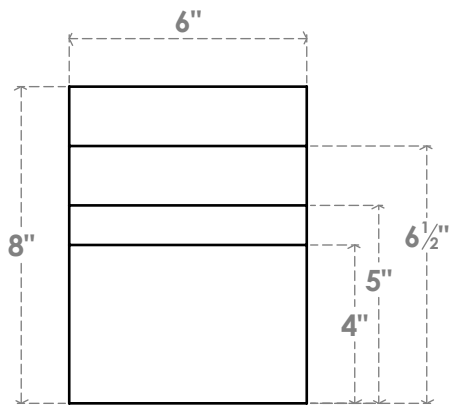

RFTP06X08X42MON

6"W X 8"H X 42"L MONTEREY ARCHITECTURAL GRADE PVC RAFTER TAIL

SIDE PROFILE

FRONT PROFILE

ISOMETRIC

EKENA MILLWORK
 2300 WEST MAIN ST.
 CLARKSVILLE, TX 75426
 TOLL FREE: 866-607-0453
 WWW.EKENAMILLWORK.COM