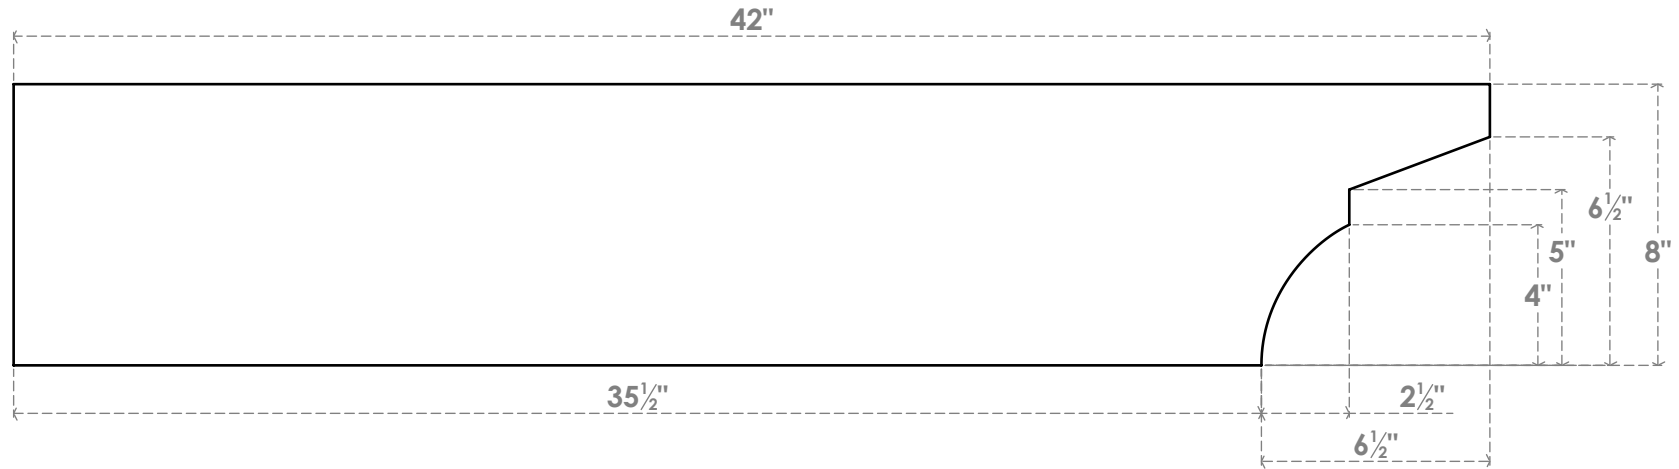

RFTP06X08X42MON

6"W X 8"H X 42"L MONTEREY ARCHITECTURAL GRADE PVC RAFTER TAIL

SIDE PROFILE

FRONT PROFILE

ISOMETRIC

EKENA MILLWORK
 2300 WEST MAIN ST.
 CLARKSVILLE, TX 75426
 TOLL FREE: 866-607-0453
 WWW.EKENAMILLWORK.COM